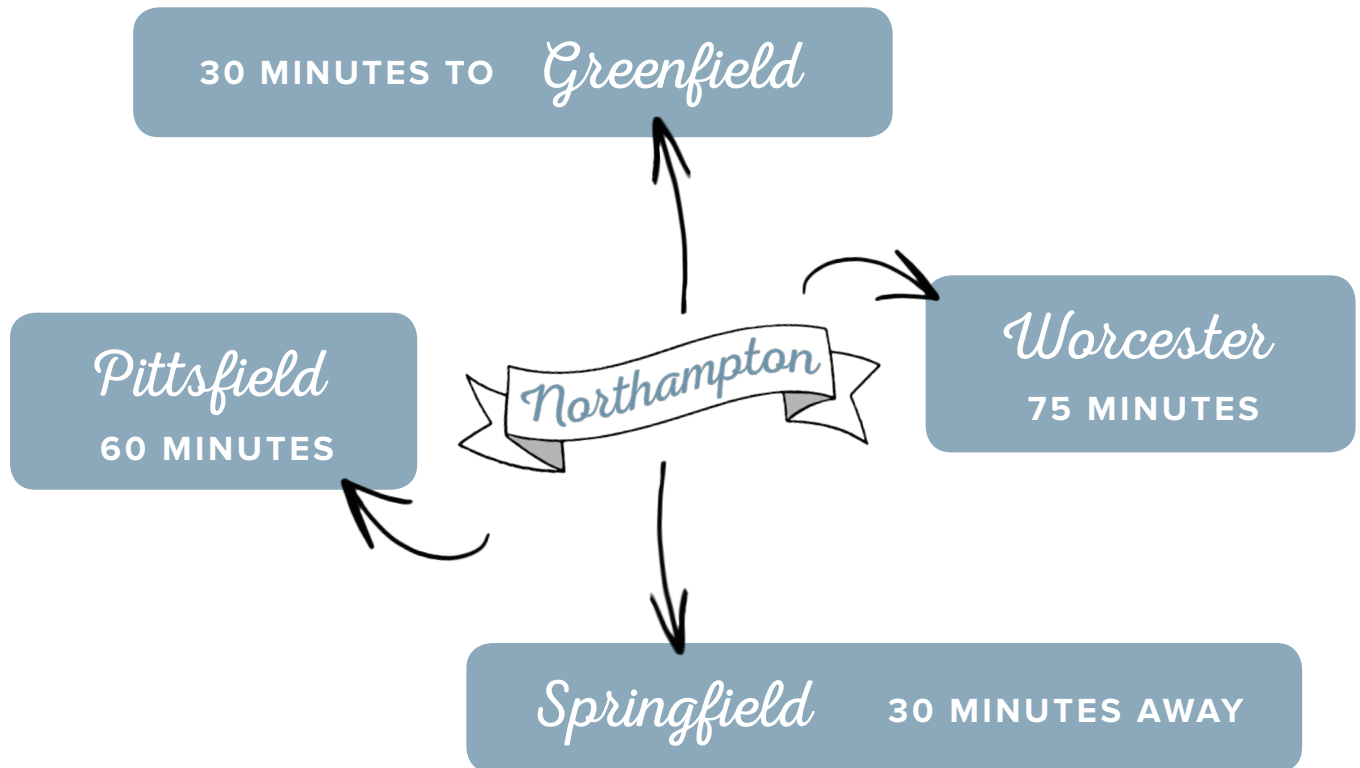

NETA

NORTHAMPTON

Greetings! NETA Northampton is Western Massachusetts' first and finest medical marijuana dispensary. We pride ourselves on providing patients with the state's widest offering of medical marijuana therapies in an easily accessible, warm, and professional environment. Our well trained, caring staff is here to answer any questions that you may have. Take the short drive today to Northampton, one of the Commonwealth's most beautiful cities, for the best experience in MMJ at New England Treatment Access.

WE ARE OPEN 7 DAYS A WEEK SUNDAY - SATURDAY 10AM - 6:45PM

118 Conz Street
Northampton, MA
Right off Interstate 91
Exit 18

NETACARE.ORG | CUSTOMERSERVICE@NETACARE.ORG
413-727-8415 | FACEBOOK.COM/NETACAREMASS

IT'S CLOSER THAN YOU THINK

JUST OFF THE HIGHWAY

Take Exit 18 off Interstate 91 and head towards Downtown Northampton. NETA is less than a minute drive from the highway.

IT'S WORTH THE DRIVE!

THE PRODUCTS

Our menu is updated every day.
Check it out at:

www.netacare.org

facebook.com/netacaremass

NORTHAMPTON

Amazing coffee
& tea shops

Eclectic shopping

Cozy restaurants,
breweries, & great
entertainment

This review sums up what we've been hearing...

This is just a quick observation about NETA... First the reason I gave them a 5 star review is because it's basically flawless and YELP won't let me give them a 6. But there's always something to be said that may not be so flattering. I've thought hard about this so here goes the negative. New England Treatment Access' only downfall is that they are so professional, have such an amazing product line, customer service darn near perfection that the other dispensaries in MA cannot compete. They have left nothing to chance. Most importantly, they stand behind their products 100%... NETA is in it to win it. By that I mean being #1 in its kind of business. They are going long and I'm going with them. There is undeniable family ambience as soon as you walk in. Mind blown.